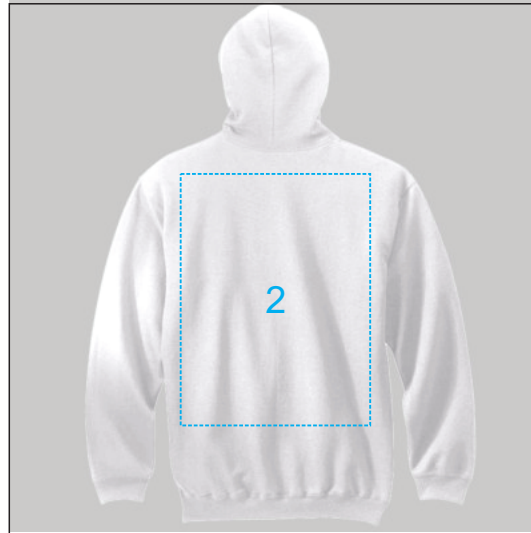

Hoodies

Printable areas

Areas **1** Chest

Areas **2** Back

PRODUCT COLOURS

- Black
- Navy
- White
- Deep Red
- Deep Royal

Measurements

SIZE	S	M	L	XL	2XL
FULL BODY LENGTH	26.5	27.5	28.5	29.5	30
SLEEVE LENGTH	24.38	24.63	34.25	24	23.75
BODY WIDTH	20	22	24	26	28

50% cotton, 50% polyester
Made with up to 5% polyester from recycled plastic.
PrintProXP